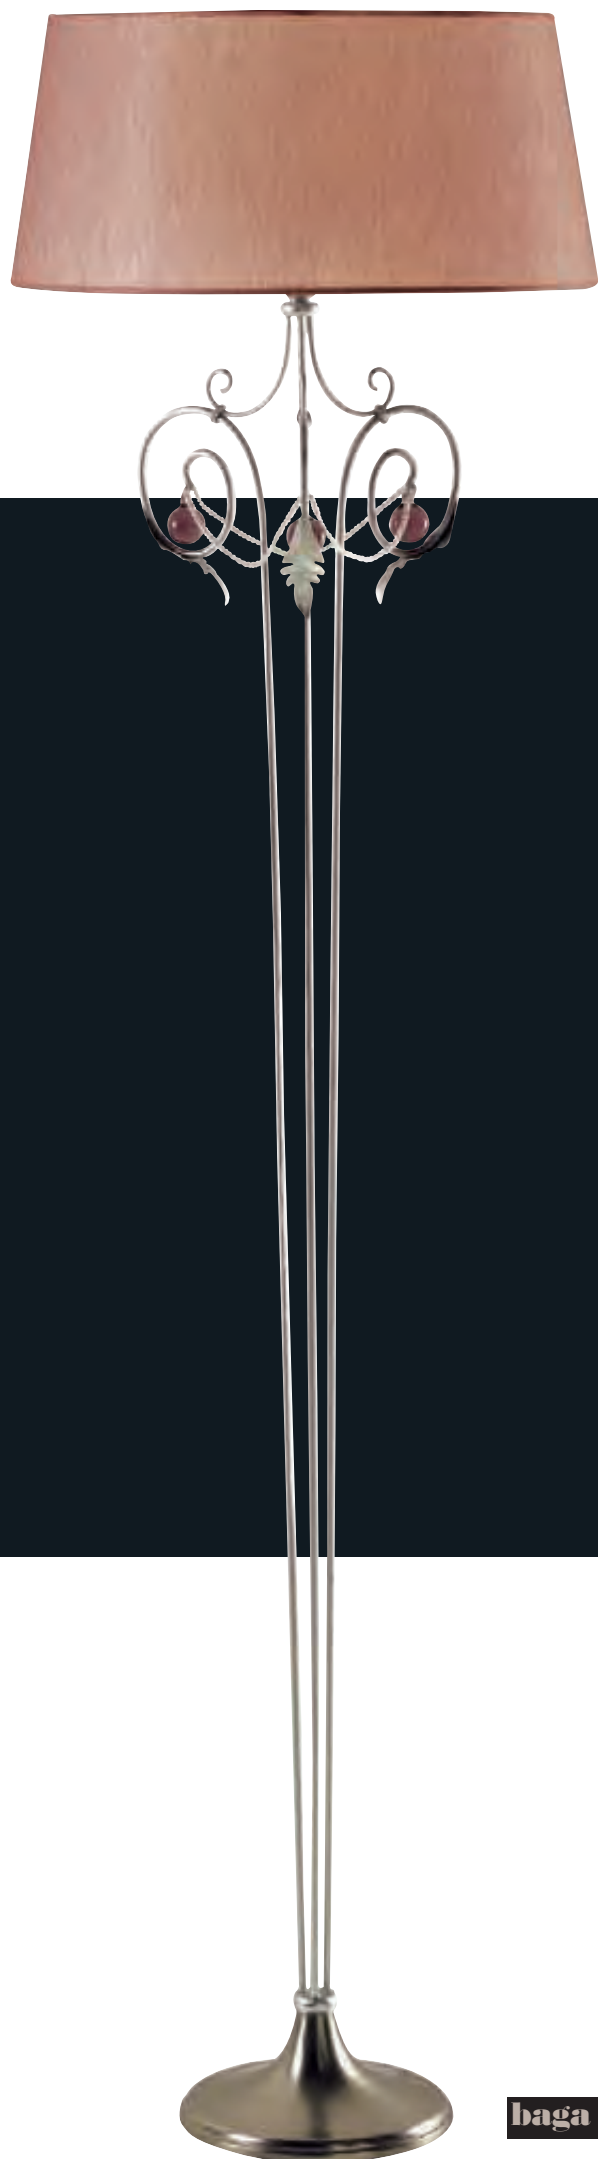

FORGED IRON FLOOR-LAMP. SILVER LEAF FINISH  
WITH PROTECTED NIKEL DETAILS. GREY-COLOURED  
FABRIC LAMPSHADES. TRANSPARENT AND  
AMETHYST-COLOURED MURANO GLASS CRYSTALS.

DIM.: in. Ø 17,3 - H. 62,3 1 LAMP. • 100W • E.27