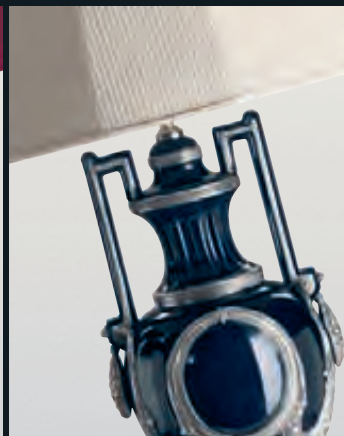

ART. CM508 AVORIO DECORO ORO • IVORY WITH GOLD DECORATION • PG. 55

A CHOICE...

ART. CM535 PIOMBO DECORO ARGENTO • PLUMB WITH SILVER DECORATION • PG. 105

ART. CM509 ROSSO DECORO ARGENTO • RED WITH SILVER DECORATION • PG. 124