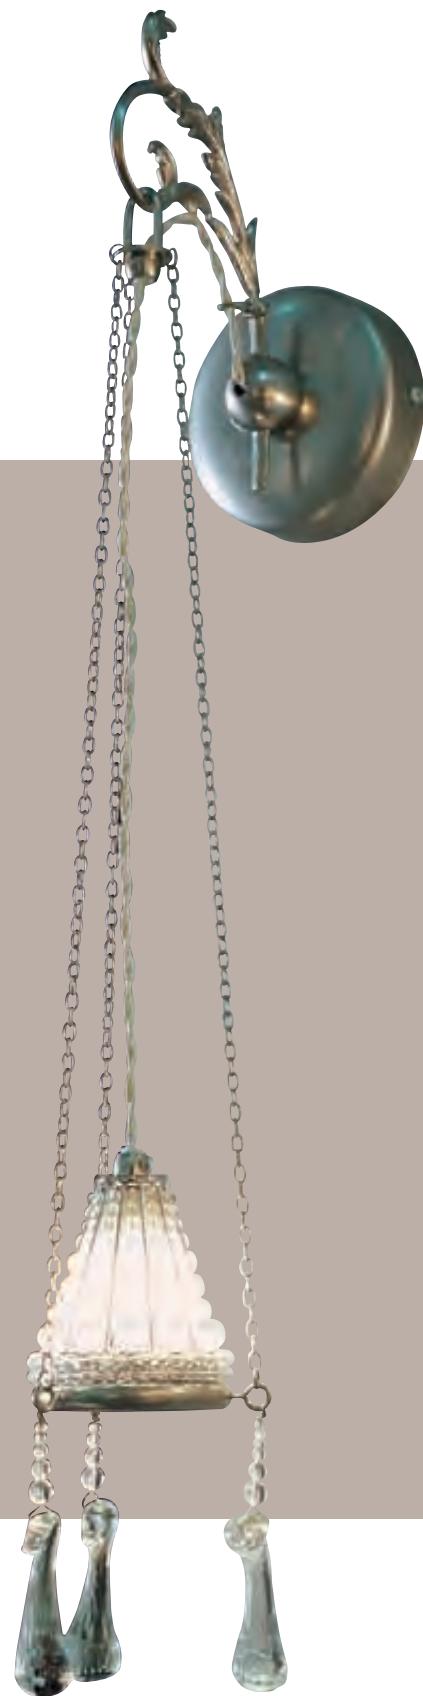

ART. CR16

APPLIQUE IN FERRO, FINITURA ORO FOGLIA E VERNICIATURA A PENNELLO DI COLORE NERO.
DIFFUSORE IN VETRO DI MURANO TRASPARENTE. PENDENTI IN VETRO TRASPARENTE
CON ANIMA AMETISTA, REALIZZATI INTERAMENTE A MANO SU NOSTRO DISEGNO.
DIM.: cm. L. 12 - H. 70 - P. 17 1 LAMP. • 40W • G.9

FORGED IRON BRACKET LAMP WITH GOLD LEAF FINISH AND BLACK BRUSHPAINTED DETAILS.
TRANSPARENT MURANO GLASS CRYSTAL DIFFUSER. TRANSPARENT AND AMETHYST
COLOURED HAND MADE CRYSTALS PENDANTS OF OUR OWN DESIGN.
DIM.: in. L. 4,72 - H. 27,56 - D. 6,69 1 LAMP. • 40W • G.9

ART. CR15

APPLIQUE IN FERRO, FINITURA NICHEL PROTETTO CON PARTICOLARI ARGENTO FOGLIA.
DIFFUSORE IN VETRO DI MURANO TRASPARENTE. PENDENTI IN VETRO TRASPARENTE,
REALIZZATI INTERAMENTE A MANO SU NOSTRO DISEGNO.
DIM.: cm. L. 12 - H. 70 - P. 17 1 LAMP. • 40W • G.9

FORGED IRON BRACKET LAMP WITH NICKEL FINISH AND SILVER LEAF DETAILS.
TRANSPARENT MURANO GLASS CRYSTAL DIFFUSER. TRANSPARENT HAND MADE
CRYSTALS PENDANTS OF OUR OWN DESIGN.
DIM.: in. L. 4,72 - H. 27,56 - D. 6,69 1 LAMP. • 40W • G.9