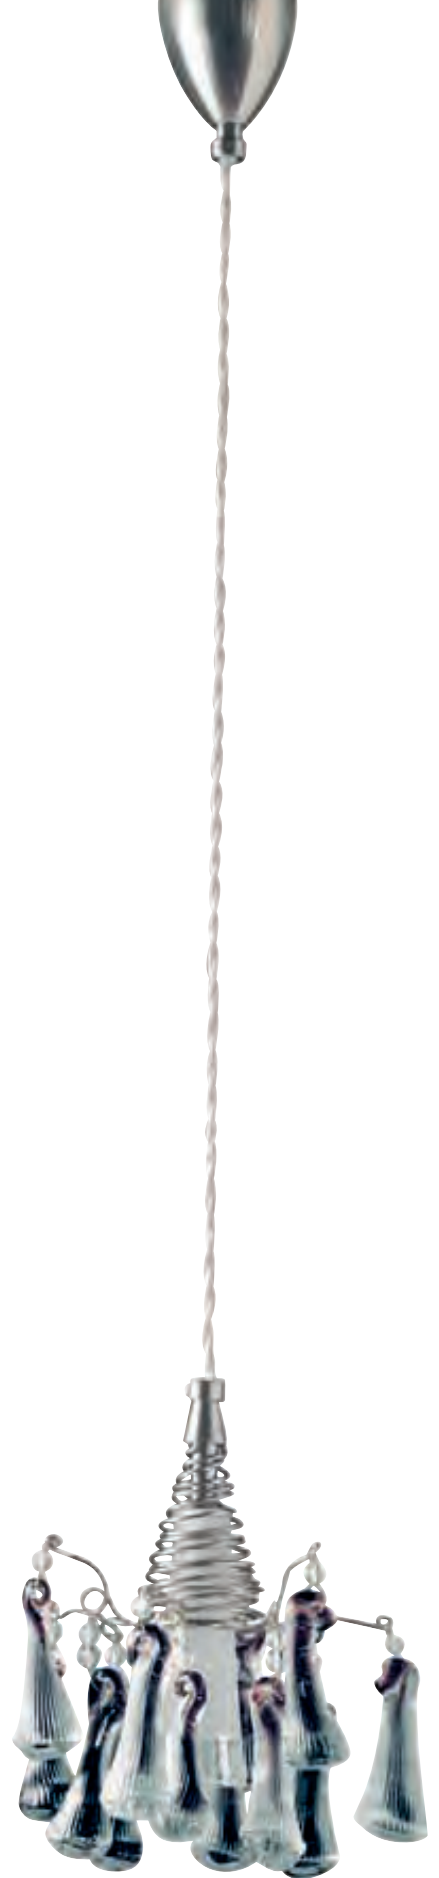

ART. CR7

PENDENTI IN VETRO TRASPARENTE CON ANIMA AMETISTA,
REALIZZATI INTERAMENTE A MANO SU NOSTRO DISEGNO.

TRANSPARENT AND AMETHYST COLOURED HAND
MADE CRYSTALS PENDANTS OF OUR OWN DESIGN.