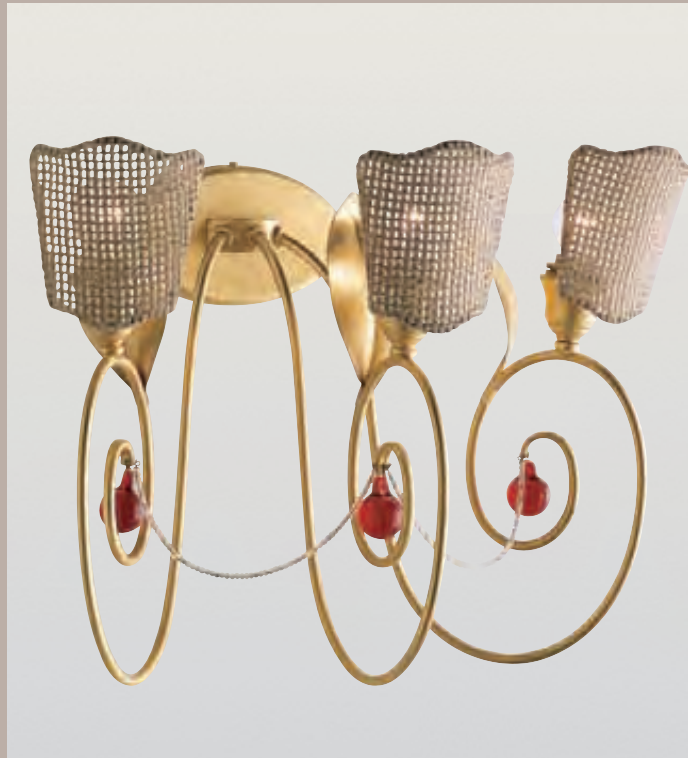

ART. 971

APPLIQUE TRE LUCI IN FERRO FORGIATO. FINITURA ORO FOGLIA.
VENTOLE IN TESSUTO A RETE COLORE BEIGE.
CRISTALLI E GOCCE IN VETRO DI MURANO TRASPARENTE E ROSSO.
DIM.: cm. L. 51 - H. 30 - P. 34 3 LAMP. • 60W • E.14

THREE LIGHTS FORGED IRON BRACKET LAMP. GOLD LEAF FINISH.
BEIGE-COLOURED MESH FABRIC FAN-SHAPED LAMPSHADES.
TRANSPARENT AND RED-COLOURED CRYSTALS AND DROPS.
DIM.: in. L. 20 - H. 11,8 - D. 13,4 3 LAMP. • 60W • E.14

ART. 972

APPLIQUE IN FERRO FORGIATO CON PORTACANDELE. FINITURA ORO FOGLIA. VENTOLINE IN TESSUTO A RETE BEIGE. CRISTALLI E GOCCE IN VETRO DI MURANO TRASPARENTE E ROSSO.
DIM.: cm. L. 36 - H. 37 - P. 32 1 LAMP. • 60W • E.14

ONE LIGHT FORGED IRON BRACKET LAMP WITH CANDLESTICK. GOLD LEAF FINISH. BEIGE MESH FABRIC FAN-SHAPED LAMPSHADE. TRANSPARENT AND RED-COLOURED MURANO GLASS CRYSTALS AND DROPS.
DIM.: in. L. 14,2 - H. 14,6 - D. 14,2 1 LAMP. • 60W • E.14