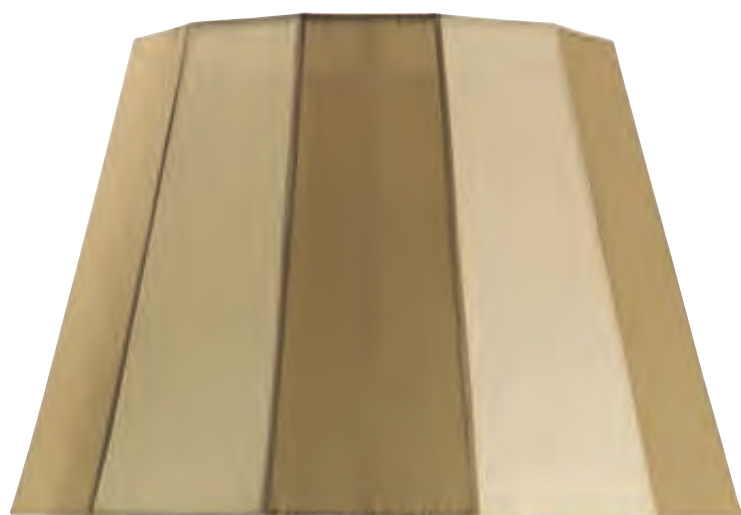

ART. CM534

LAMPADA DA TAVOLO IN CERAMICA, FINITURA A SMALTO PIOMBO CON PARTICOLARI ORO AL TERZO FUOCO. PARALUME REGOLABILE IN ALTEZZA IN TAFFETÀ VERDE E AVORIO.
DIM.: cm. Ø 58 - H. 95 2 LAMP. • 100W • E.27

CERAMIC TABLE LAMP. PLUMB ENAMEL FINISH WITH GOLD DETAILS. GREEN AND IVORY TAFFETA LAMPSHADE ADJUSTABLE IN HEIGHT.
DIM.: in. Ø 22,83 - H. 37,40 2 LAMP. • 100W • E.27