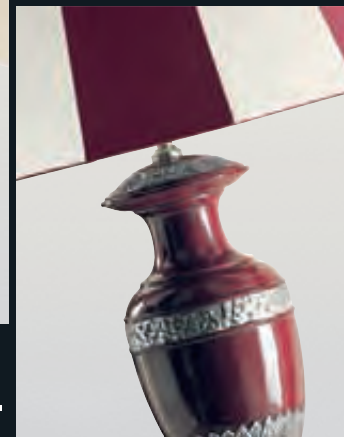

ART. CM530 PIOMBO DECORO ARGENTO • PLUMB WITH SILVER DECORATION • PG. 100

A CHOICE...