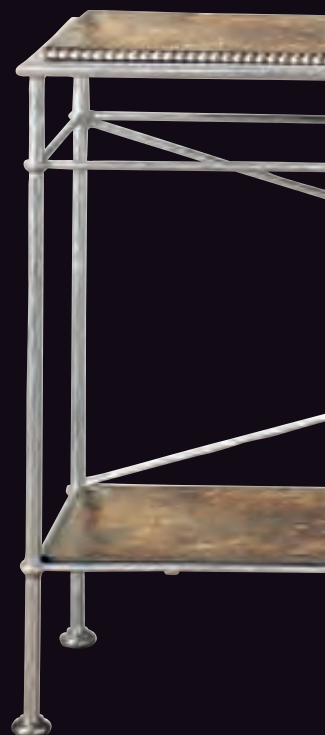

ART. 2013 ARGENTO FOGLIA - PIANO LEGNO A FONDO AVORIO ANTICATO
SILVER LEAF - ANTIQUED IVORY WOODEN TOP