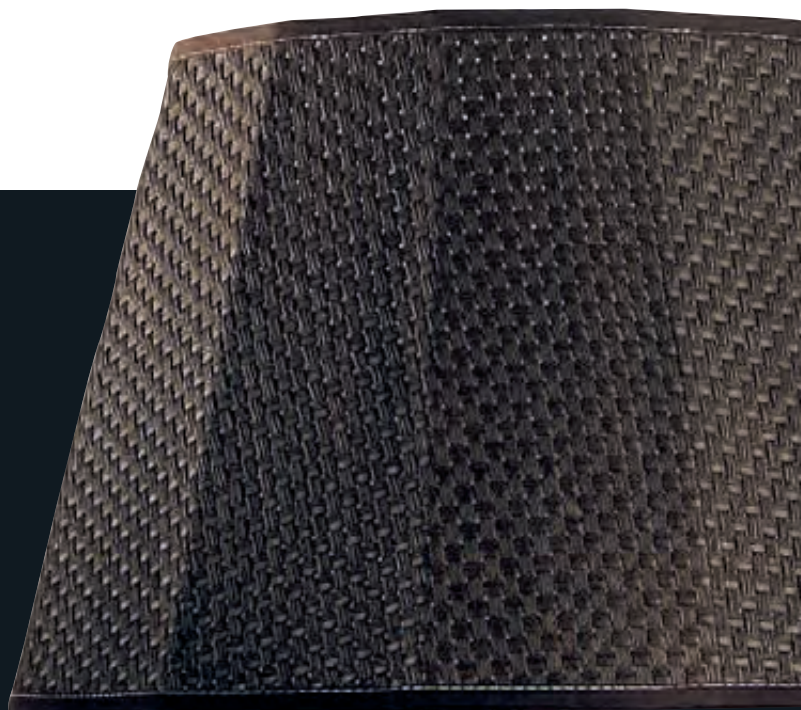

ART. CM532

LAMPADA DA TAVOLO IN CERAMICA, FINITURA A SMALTO AVORIO CON PARTICOLARI ARGENTO AL TERZO FUOCO. PARALUME REGOLABILE IN ALTEZZA IN CARTA INTRECCIATA MARRONE.

DIM.: cm. Ø 58 - H. 95 2 LAMP. • 100W • E.27

CERAMIC TABLE LAMP. IVORY ENAMEL FINISH WITH SILVER DETAILS. BROWN PAPER LAMPSHADE ADJUSTABLE IN HEIGHT.

DIM.: in. Ø 22,83 - H. 37,40 2 LAMP. • 100W • E.27

ART. CM507

LAMPADA DA TAVOLO IN CERAMICA, FINITURA A SMALTO AVORIO CON PARTICOLARI ARGENTO AL TERZO FUOCO. PARALUME REGOLABILE IN ALTEZZA IN CARTA INTRECCIATA MARRONE.

DIM.: cm. Ø 58 - H. 95 2 LAMP. • 100W • E.27

CERAMIC TABLE LAMP. IVORY ENAMEL FINISH WITH SILVER DETAILS. BROWN PAPER LAMPSHADE ADJUSTABLE IN HEIGHT.

DIM.: in. Ø 22,83 - H. 37,40 2 LAMP. • 100W • E.27