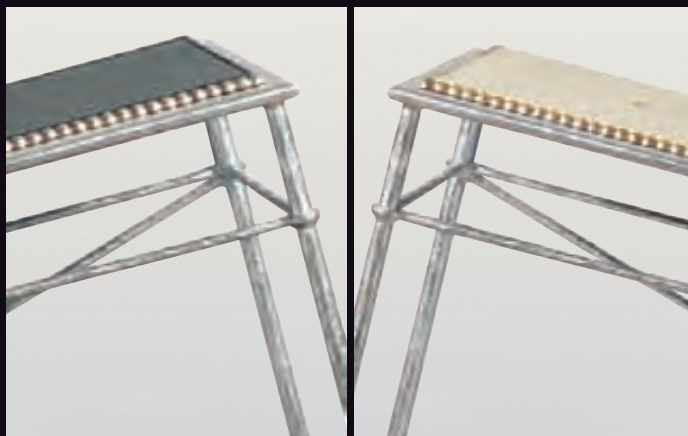

A CHOICE...

ART. 2012 ARGENTO FOGLIA - PIANO LEGNO A FONDO NERO ANTICATO
SILVER LEAF - BLACK WOODEN TOP

ART. 2013 ARGENTO FOGLIA - PIANO LEGNO A FONDO AVORIO ANTICATO
SILVER LEAF - ANTIQUED IVORY WOODEN TOP