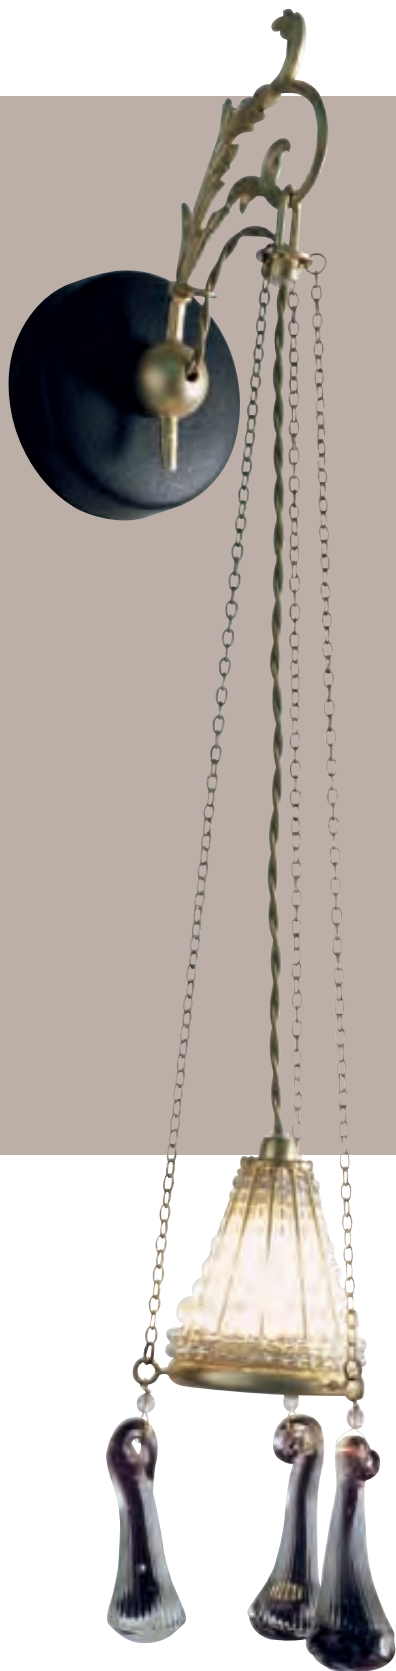

ART. CR16

APPLIQUE IN FERRO, FINITURA ORO FOGLIA E VERNICIATURA A PENNELLO DI COLORE NERO.
DIFFUSORE IN VETRO DI MURANO TRASPARENTE. PENDENTI IN VETRO TRASPARENTE
CON ANIMA AMETISTA, REALIZZATI INTERAMENTE A MANO SU NOSTRO DISEGNO.
DIM.: cm. L. 12 - H. 70 - P. 17 1 LAMP. • 40W • G.9

FORGED IRON BRACKET LAMP WITH GOLD LEAF FINISH AND BLACK BRUSHPAINTED DETAILS.
TRANSPARENT MURANO GLASS CRYSTAL DIFFUSER. TRANSPARENT AND AMETHYST
COLOURED HAND MADE CRYSTALS PENDANTS OF OUR OWN DESIGN.
DIM.: in. L. 4,72 - H. 27,56 - D. 6,69 1 LAMP. • 40W • G.9

ART. CR15

APPLIQUE IN FERRO, FINITURA NICHEL PROTETTO CON PARTICOLARI ARGENTO FOGLIA.
DIFFUSORE IN VETRO DI MURANO TRASPARENTE. PENDENTI IN VETRO TRASPARENTE,
REALIZZATI INTERAMENTE A MANO SU NOSTRO DISEGNO.
DIM.: cm. L. 12 - H. 70 - P. 17 1 LAMP. • 40W • G.9

FORGED IRON BRACKET LAMP WITH NICKEL FINISH AND SILVER LEAF DETAILS.
TRANSPARENT MURANO GLASS CRYSTAL DIFFUSER. TRANSPARENT HAND MADE
CRYSTALS PENDANTS OF OUR OWN DESIGN.
DIM.: in. L. 4,72 - H. 27,56 - D. 6,69 1 LAMP. • 40W • G.9