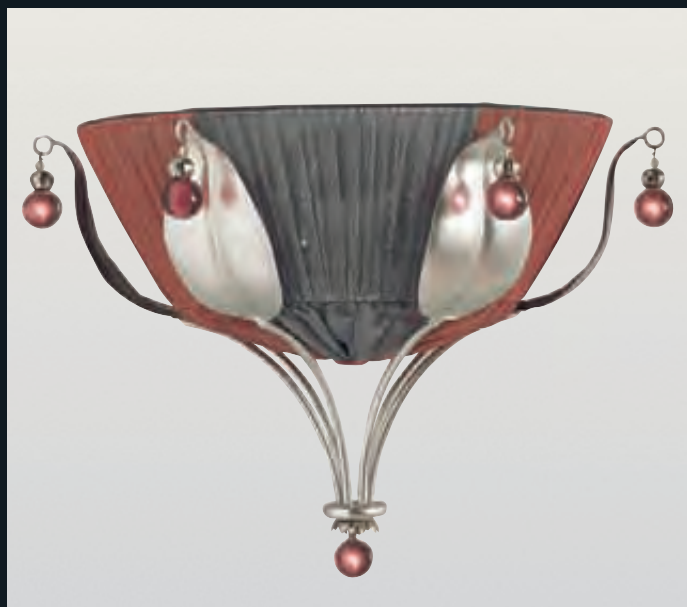

ART. 1194

PLAFONIERA IN FERRO FORGIATO. FINITURA ARGENTO FOGLIA CON PARTICOLARI NIKEL. PARALUME ARRICCIATO IN TESSUTO GRIGIO E MELANZANA. CRISTALLI IN VETRO DI MURANO TRASPARENTE E AMETISTA.

DIM.: cm. Ø 50 - H. 43 3 LAMP. • 60W • E.14

FORGED IRON CEILING LIGHT WITH SILVER LEAF FINISH AND NIKEL DETAILS. TRANSPARENT AND AMETHYST COLOURED MURANO GLASS CRYSTALS. GREY AND MELANZANA COLOURED LAMPSHADE.

DIM.: in. Ø 19,68 - H. 16,93 3 LAMP. • 60W • E.14

ART. 1197

APPLIQUE IN FERRO FORGIATO. FINITURA ARGENTO FOGLIA CON PARTICOLARI NIKEL. PARALUME ARRICCIATO IN TESSUTO GRIGIO E MELANZANA. CRISTALLI IN VETRO DI MURANO TRASPARENTE E AMETISTA.

DIM.: cm. L. 48 - H. 36 - P. 28 2 LAMP. • 60W • E.27

FORGED IRON WALL LAMP WITH SILVER LEAF FINISH AND NIKEL DETAILS. TRANSPARENT AND AMETHYST COLOURED MURANO GLASS CRYSTALS. GREY AND MELANZANA COLOURED LAMPSHADE.

DIM.: in. L. 18,90 - H. 14,17 - D. 11,02 2 LAMP. • 60W • E.27