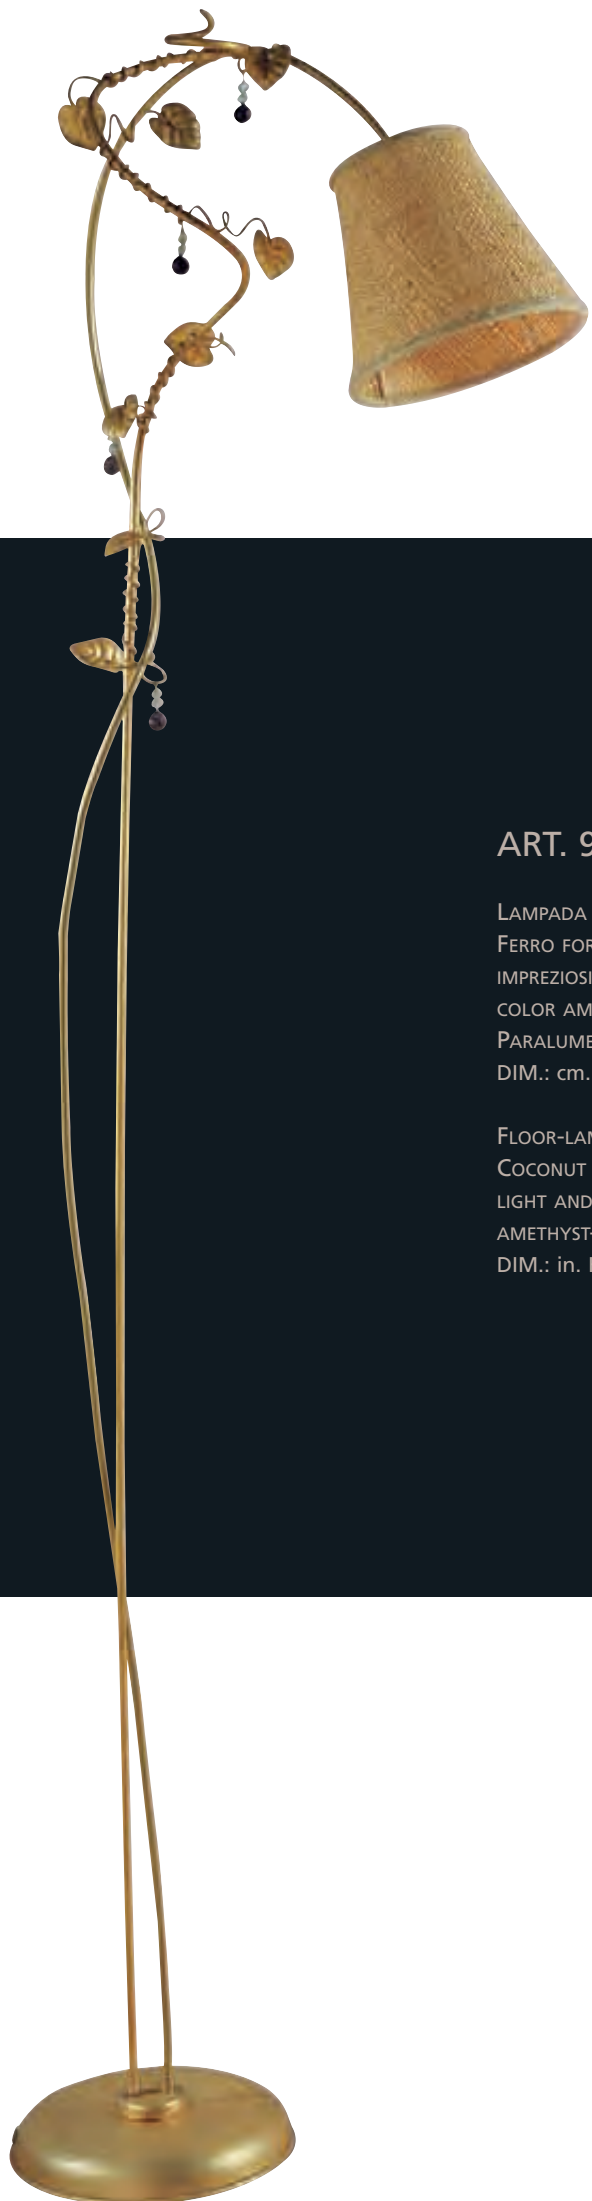

ART. 919

LAMPADA DA TERRA. FINITURA ORO FOGLIA.
FERRO FORGIATO DALLE LINEE LEGGERE E SINUOSE
IMPREZIOSITE DA GOCCE IN VETRO DI MURANO
COLOR AMETISTA.
PARALUME IN FIBRA DI COCCO.
DIM.: cm. H. 158 1 LAMP. • 60W • E.27

FLOOR-LAMP. GOLD LEAF FINISH.
COCONUT FIBRE LAMPHADE. FORGED IRON WITH
LIGHT AND SINUOUS LINES ENRICHED WITH
AMETHYST-COLOURED MURANO GLASS DROPS.
DIM.: in. H. 62,2 1 LAMP. • 60W • E.27