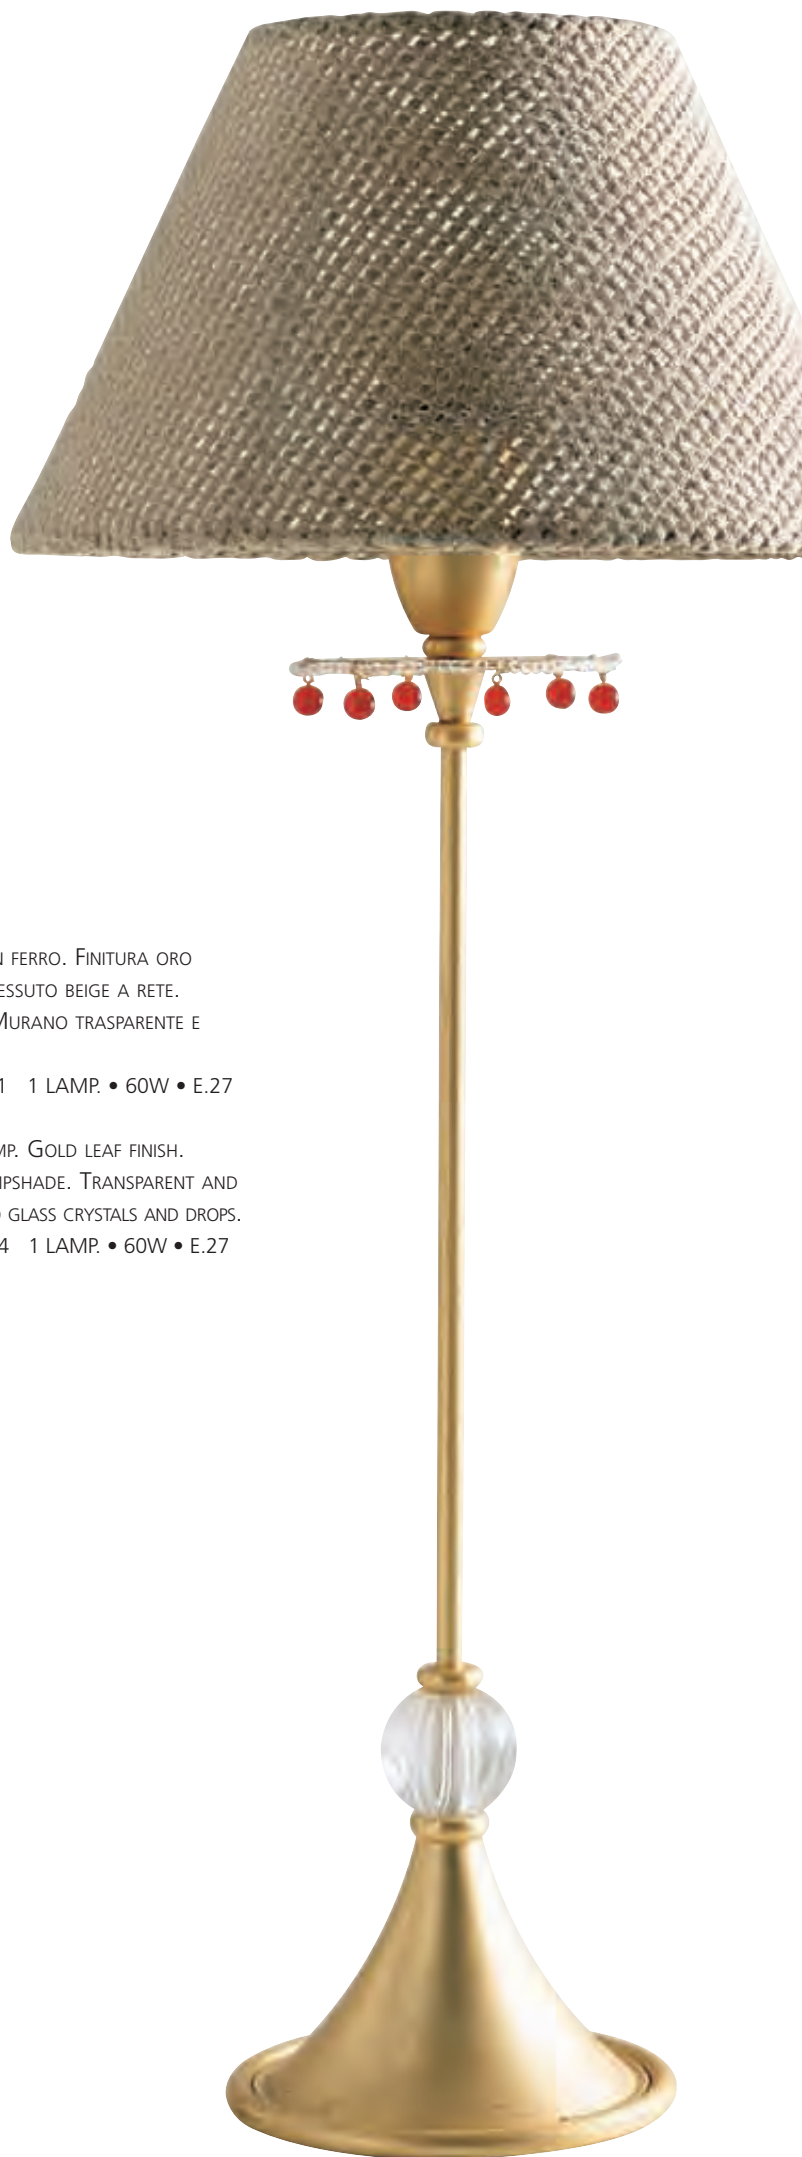

ART. 1012

LAMPADA DA TAVOLO IN FERRO. FINITURA ORO
FOGLIA. PARALUME IN TESSUTO BEIGE A RETE.
CRISTALLI IN VETRO DI MURANO TRASPARENTE E
ROSSO.
DIM.: cm. Ø 26 - H. 61 1 LAMP. • 60W • E.27

FORGED IRON TABLE LAMP. GOLD LEAF FINISH.
BEIGE MESH FABRIC LAMP SHADE. TRANSPARENT AND
RED-COLOURED MURANO GLASS CRYSTALS AND DROPS.
DIM.: in. Ø 10,2 - H. 24 1 LAMP. • 60W • E.27