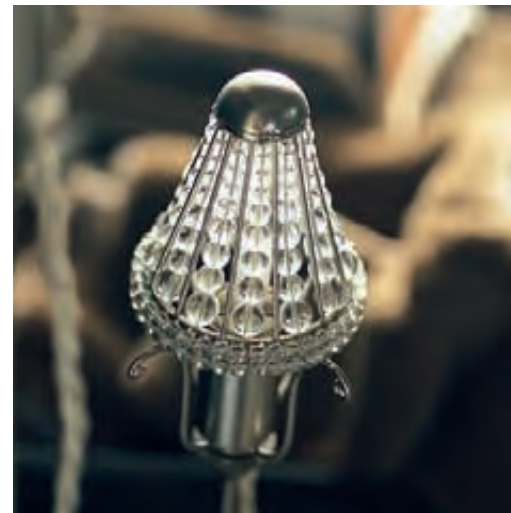

ART. 1060

PIANTANA IN FERRO FINITURA NIKEL PROTETTO.
CRISTALLI IN VETRO DI MURANO TRASPARENTE.
DIM.: cm. Ø 8 - H. 91 1 LAMP. • 40W • G.9

FORGED IRON FLOOR LAMP PROTECTED NIKEL FINISH.
TRANSPARENT MURANO GLASS CRYSTALS.
DIM.: in. Ø 3 - H. 35,8 1 LAMP. • 40W • G.9

ART. 1061

PIANTANA IN FERRO FINITURA NIKEL PROTETTO.
CRISTALLI IN VETRO DI MURANO TRASPARENTE.
DIM.: cm. Ø 8 - H. 118 1 LAMP. • 40W • G.9

FORGED IRON FLOOR LAMP PROTECTED NIKEL FINISH.
TRANSPARENT MURANO GLASS CRYSTALS.
DIM.: cm. Ø 3 - H. 46,5 1 LAMP. • 40W • G.9