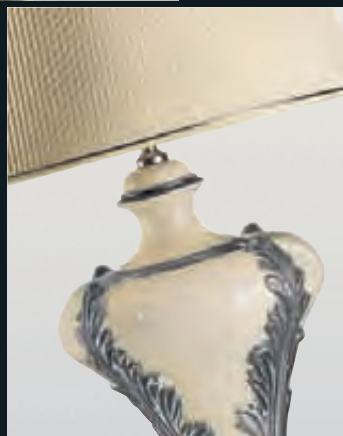

A CHOICE...

ART. CM536 PIOMBO DECORO ARGENTO • PLUMB WITH SILVER DECORATION • PG. 106

ART. CM511 ROSSO DECORO ARGENTO • RED WITH SILVER DECORATION • PG. 129

ART. CM510 AVORIO DECORO ARGENTO • IVORY WITH SILVER DECORATION • PG. 45