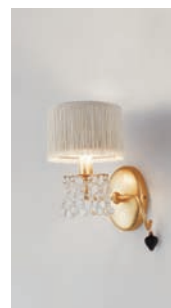

▶ 103

baga 3230 lampadario 6 luci finitura oro foglia, cristalli trasparenti ed ambra, paralumi pvc argento con frangia avorio.

6 lights chandelier, gold leaf finish, clear and amber crystals, silver pvc with ivory fringe shades

Dim. cm. ø 88 - H. min. 96 - E14 - 40W