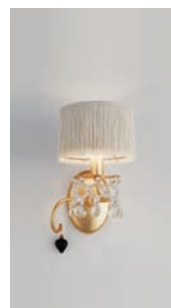

▶ 102

baga 3230 lampadario 6 luci finitura oro foglia, cristalli trasparenti ed ambra, paralumi pvc argento con frangia avorio.

6 lights chandelier, gold leaf finish, clear and amber crystals, silver pvc with ivory fringe shades

Dim. cm. ø 88 - H. min. 96 - E14 - 40W