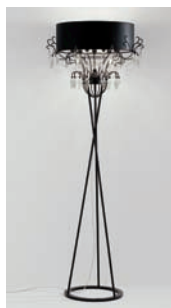

1 light bracket lamp, leaden finish with silver leaf details, clear and black crystals, silver pvc with ivory fringe shade.
Dim. cm. L. 16 - P. 24 - H. 72 - E14 - 40W

pag. ▶ 31

▶ 33

▶ 104

▶ 105

BAGGA

pag. ▶ 117