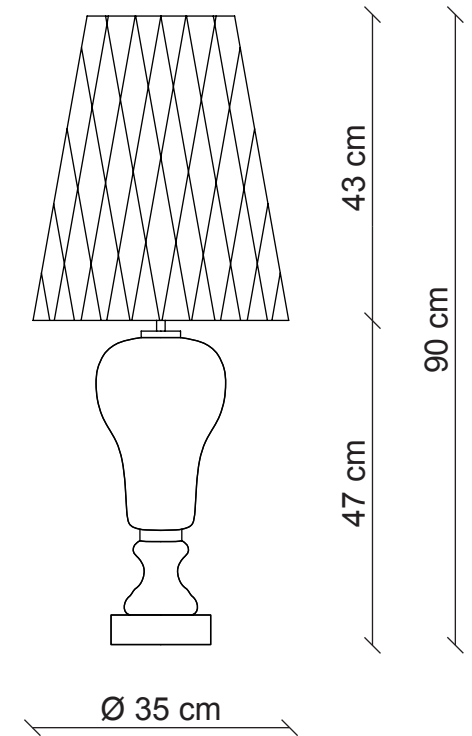

PATRIZIAGARGANTI

Firenze

The soul light

Ginger & Fred collection

1 light ceramic table lamp

Ceramic finish