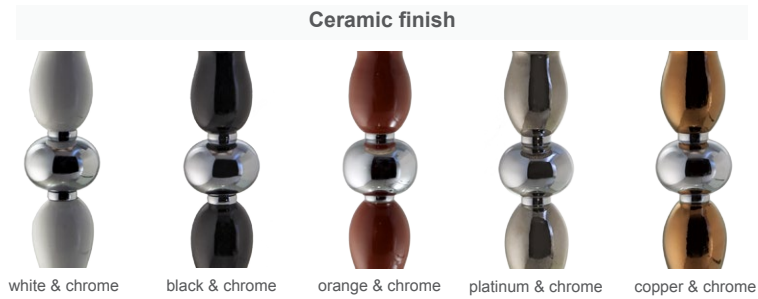

PATRIZIAGARGANTI

Firenze

The soul light

Ginger & Fred collection

1 light ceramic floor lamp

Lampshade D
Ivory cotton ribbon

Ceramic finish

white & chrome

black & chrome

orange & chrome

platinum & chrome

copper & chrome

PG521

PG522

PG523

PG588