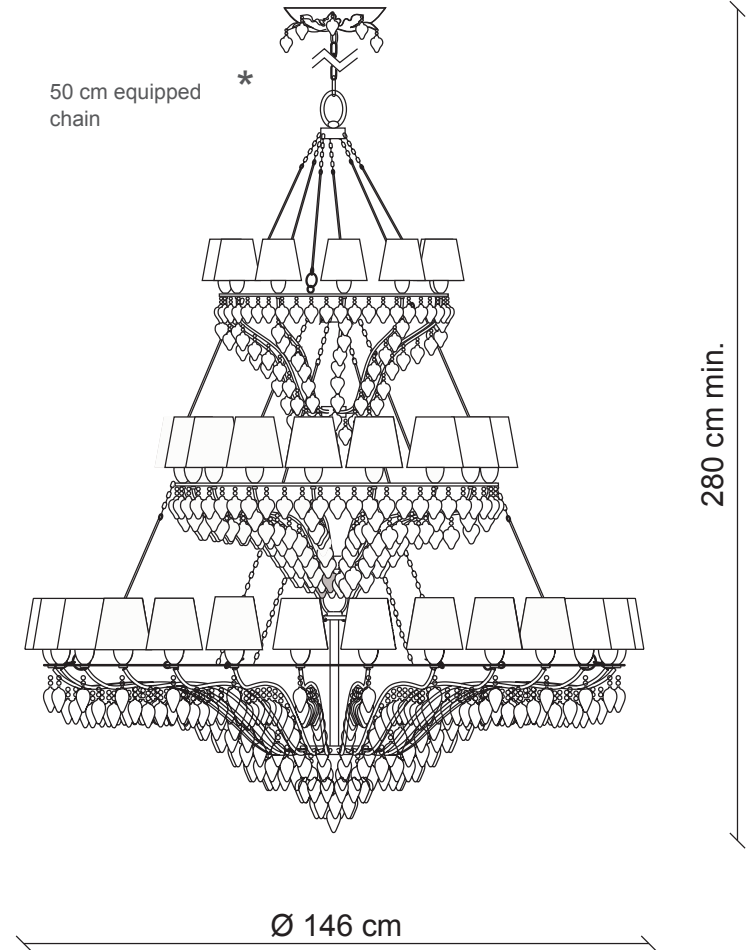

PATRIZIAGARGANTI
Firenze

art. OPHELIA EX01

54 lights chandelier

Finish	Lampshades	Accessories
 gold leaf / gold plated details	 brown silk	 clear & amber crystals

Kg 96,3
m³ 4,62