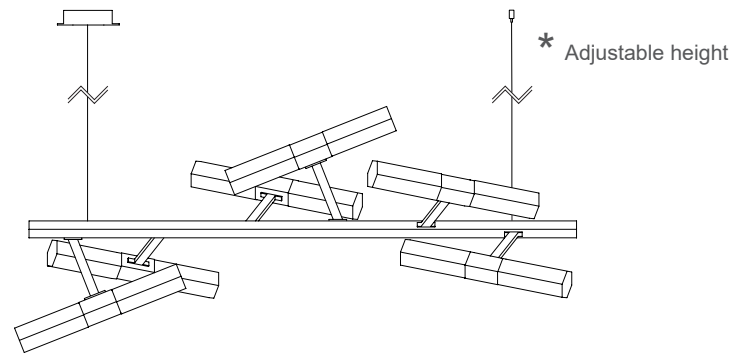

copper

Lampshades

hexagonal clear
blown glass

hexagonal incamiciato
white blown glass

clear cutted crystals

Kg 14
m³ 1,10