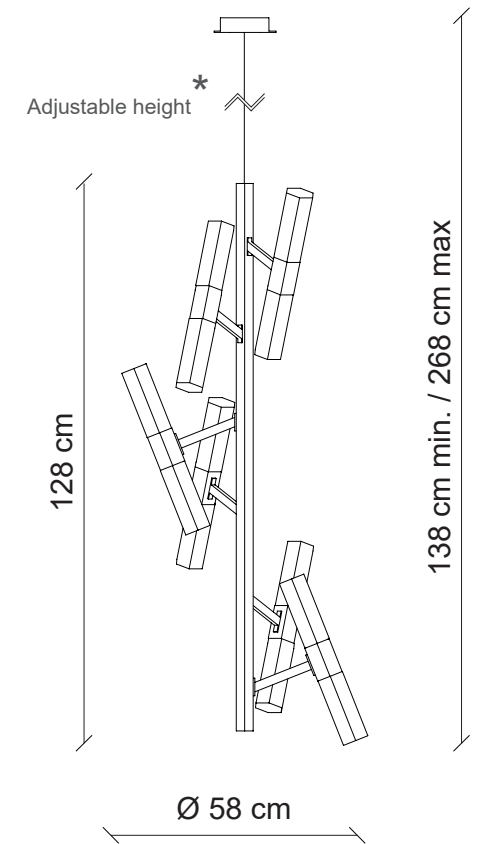

PATRIZIAGARGANTI
Firenze

THIS ITEM COMES WITH A SECOND CABLE FOR
HORIZONTAL / INCLINED POSITION

art. CHAOS 03

12 Led lights chandelier

Finish

polished nickel

gunmetal

gold plated

copper

Lampshades

hexagonal clear
blown glass

hexagonal incamiciato
white blown glass

clear cutted crystals

Kg 14
m³ 1,10