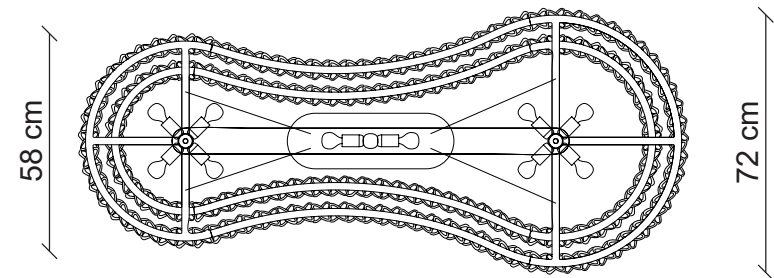

PATRIZIAGARGANTI
Firenze

art. CAB07

20 lights chandelier

Finish

polished nickel

gold plated

burnished brass

Accessories

clear glass

 20x
28W E14
not supplied