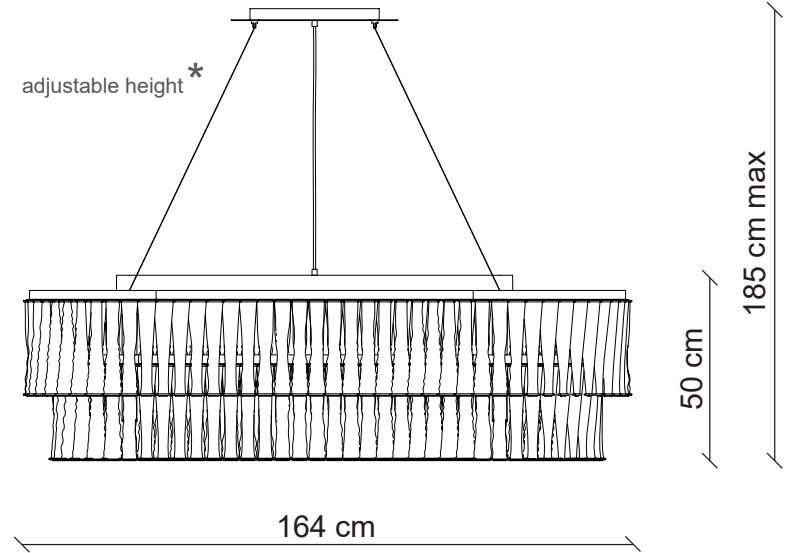

PATRIZIAGARGANTI
Firenze

art. CAB07

20 lights chandelier

Finish

Accessories

20x
28W E14
not supplied