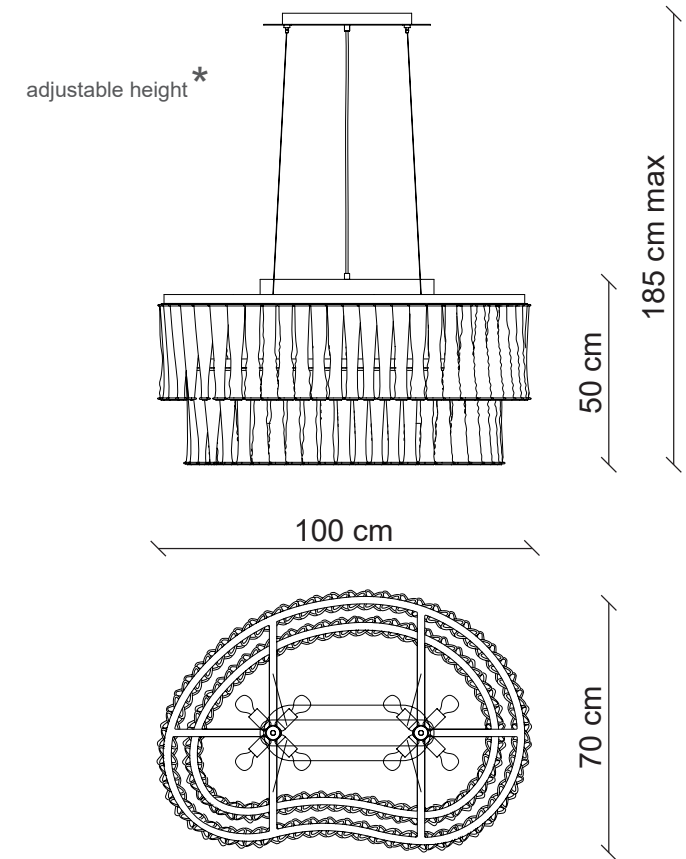

PATRIZIAGARGANTI
Firenze

art. CAB05

16 lights chandelier

Finish

Accessories

Kg 86