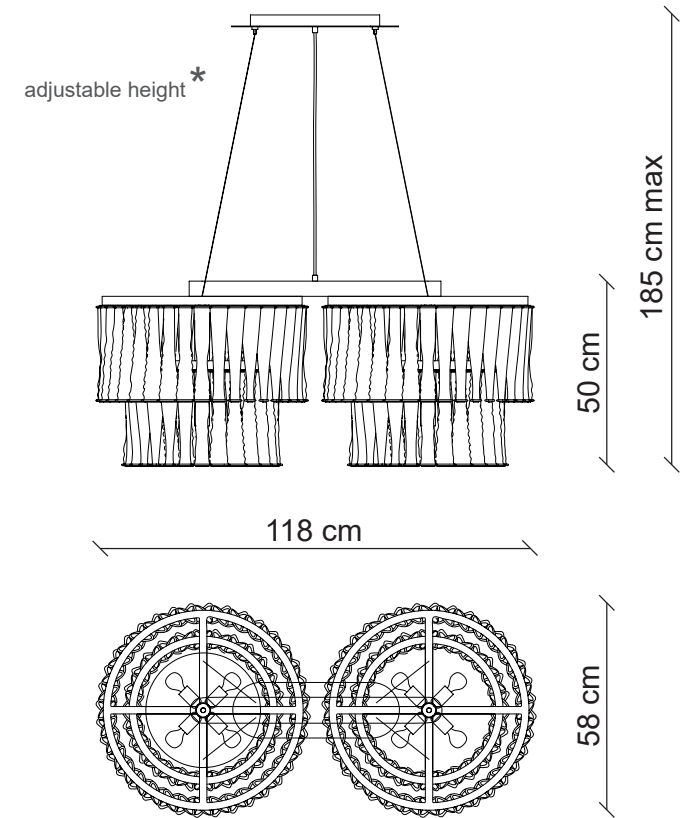

PATRIZIAGARGANTI
Firenze

art. CAB02

16 lights chandelier

Finish

Accessories

Kg 103