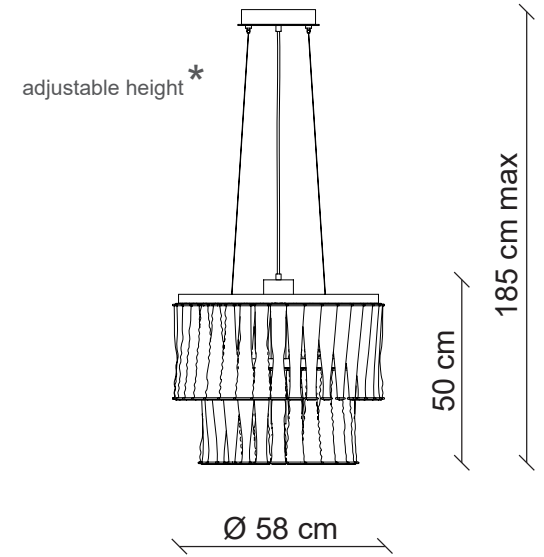

PATRIZIAGARGANTI
Firenze

art. CAB01

8 lights chandelier

Finish

Accessories

8x
28W E14
not supplied

Kg 52