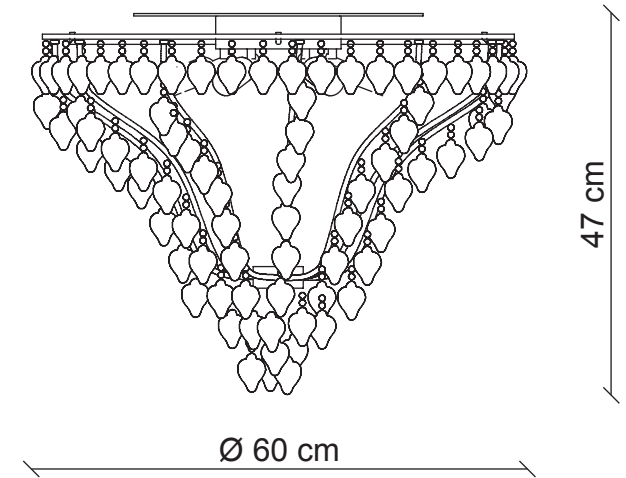

PATRIZIAGARGANTI

Firenze

BAGA

LOVELY LIGHT

Ophelia collection

6 lights ceiling lamp

Structure colour	Accessories colour	
	 clear crystals	7052
	 amber and clear crystals	7053

Structure colour	Accessories colour	
	 clear crystals	7054
	 amber and clear crystals	7055

6x
40W E14
not supplied

Kg 10
m³ 0,43