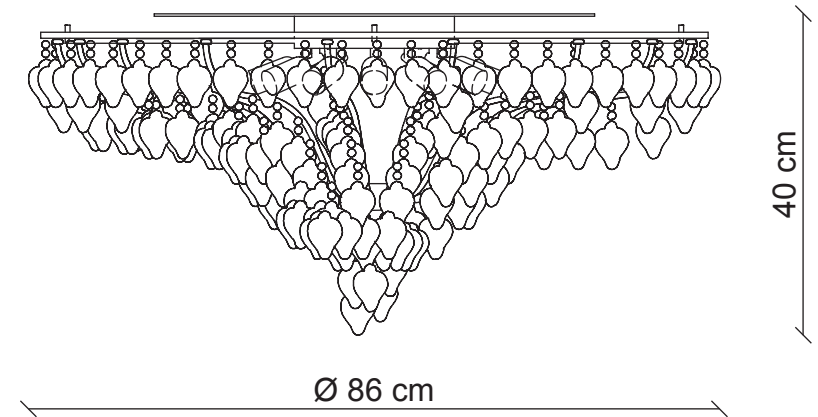

PATRIZIAGARGANTI

Firenze

BAGA

LOVELY LIGHT

Ophelia collection

12 lights ceiling lamp

Structure colour	Accessories colour	
	 clear crystals	7048
	 amber and clear crystals	7049

Structure colour	Accessories colour	
	 clear crystals	7050
	 amber and clear crystals	7051

12x
40W E14
not supplied

Kg 17
m³ 0,55