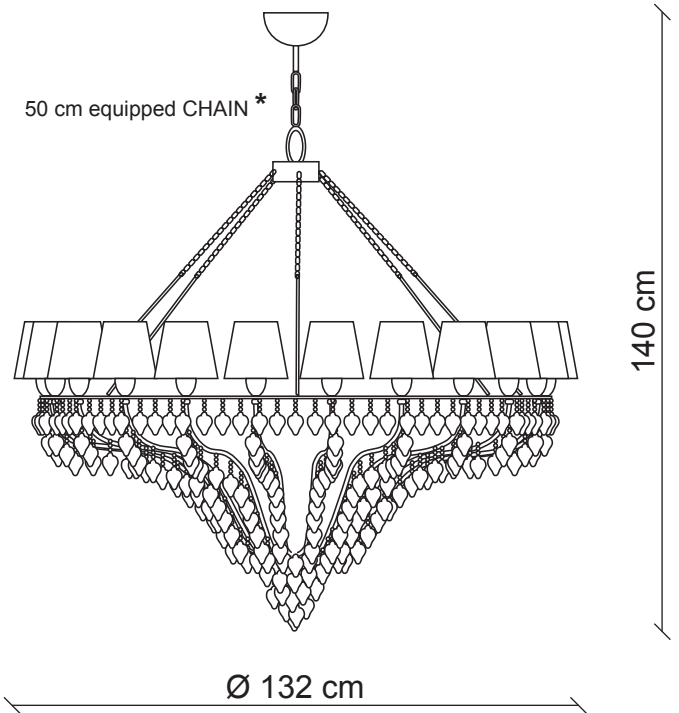

Accessories colour

clear crystals

amber and clear crystals

Kg 38
m³ 1,37