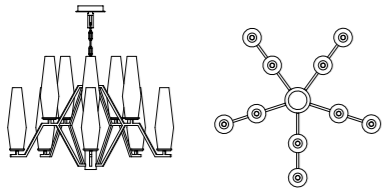

collection

Item **Frida 01**
Ø 90 cm
H.90 cm min

Item **Frida 02**
Ø 90 cm
H.100 cm min