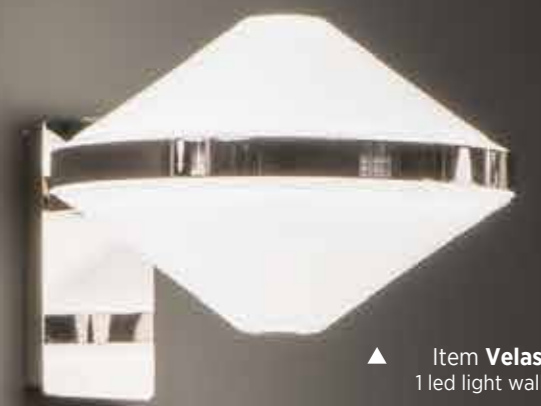

Velasca

year: 2019

A collection that, drawing its inspiration from 50's and 60's italian rationalism, strikes an absolutely contemporary look

▲ Item **Velasca 14**
1 led light wall lamp

◀ Item **Velasca 02**
4 led lights chandelier
Finish: Polished nickel
Accessories: Incamiciato
white blown glass