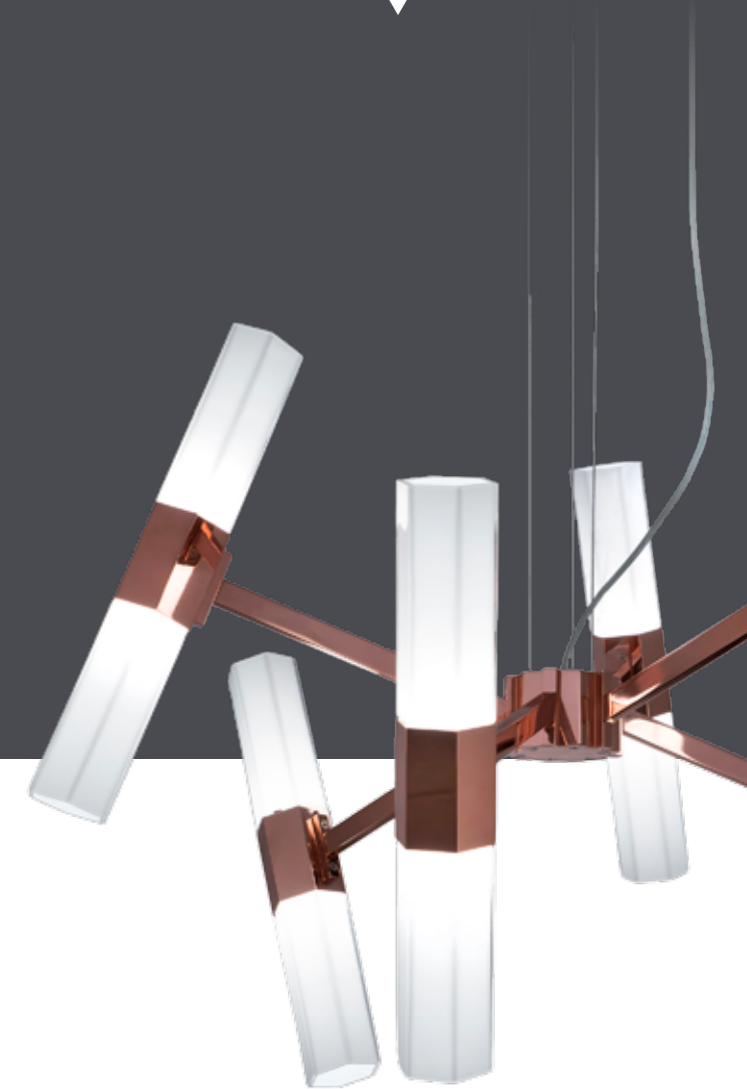

Composition of *hexagons*

A calm chaos, elegant and composed. A stylistic system with structured tones where the real star is the hexagonal module. Its squared lines recount a functional, aesthetic and geometric storytelling. The name encompasses its most intimate essence: from a starting module it is possible to replicate a myriad of infinite forms, hence Chaos.