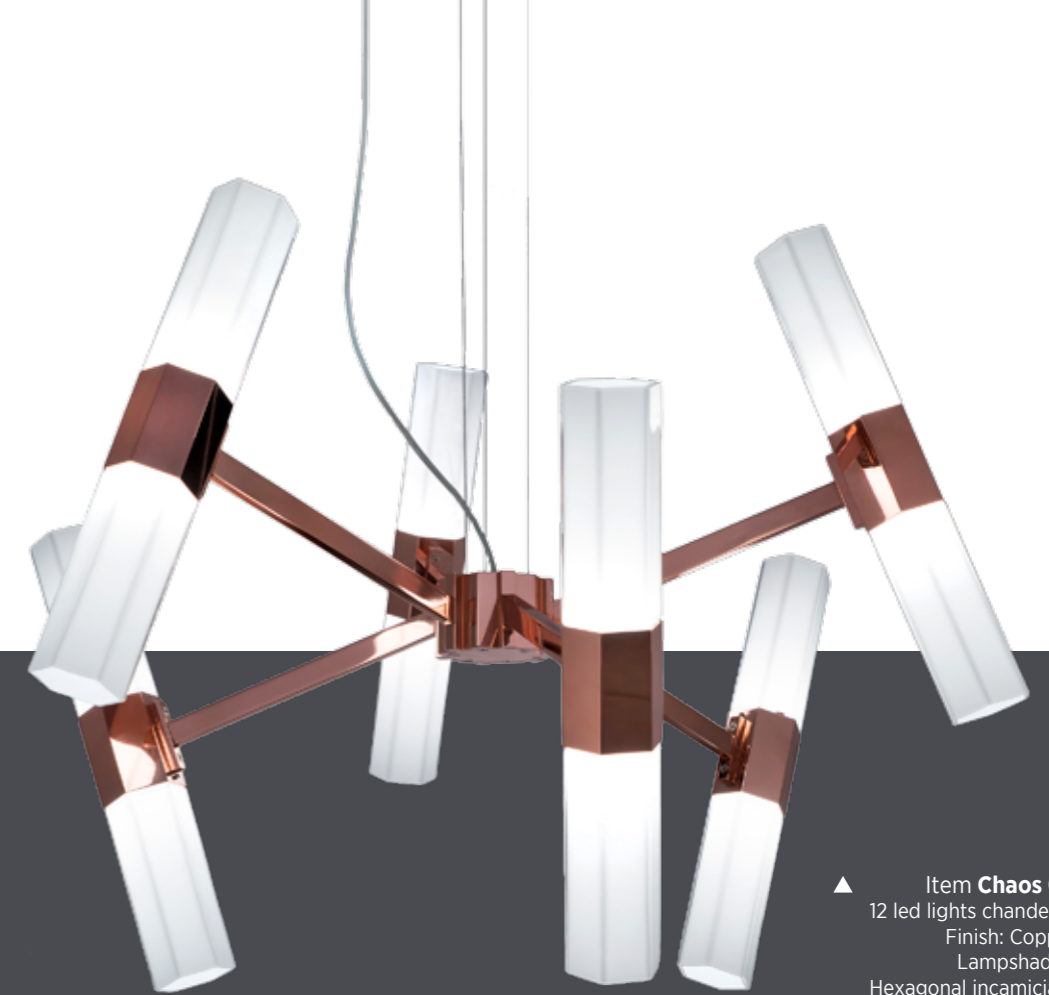

▲ Item **Chaos 11**
2 led lights wall lamp
Finish: Copper
Lampshades:
Hexagonal
incamiciato white
blown glass

▲ Item **Chaos 10**
2 led lights wall lamp
Finish: Gold plated
Lampshades: Clear
cutted crystals

▼ Item **Chaos 08**
40 led lights chandelier
Finish: Gold plated
Lampshades: Hexagonal
clear blown glass

Its *squared* lines
recount a **functional**,
aesthetic and
geometric *storytelling*.

◀ Item **Chaos 07**
32 led lights chandelier
Finish: Gold plated
Lampshades: Hexagonal
incamiciato white blown
glass